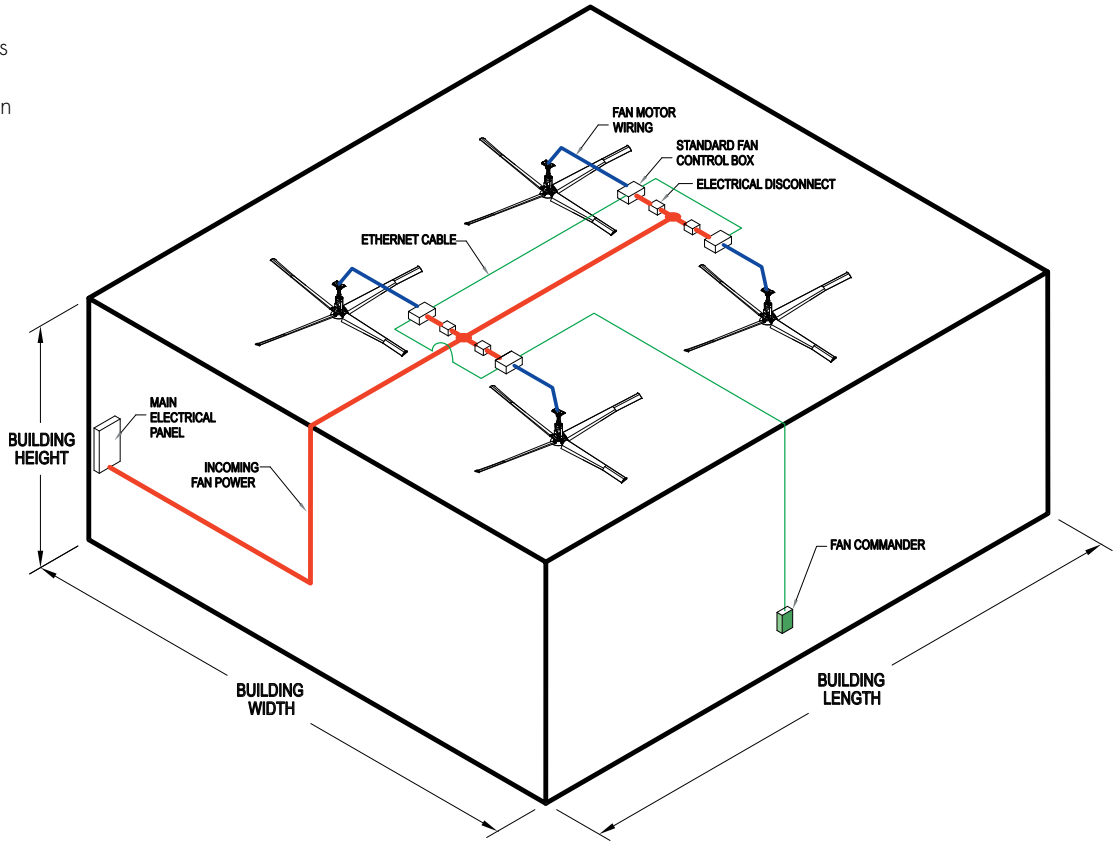

DRIVE DOWN ENERGY COSTS TO A LEVEL
YOU'LL BE COMFORTABLE WITH.

The RevolutionFan Commander is designed to coordinate the operation of up to 18 Revolution high volume, low speed fans. One centralized control station will communicate with the standard control box at each fan location to maximize performance and reduce energy costs.

Rotating fan icons provide immediate visual of fan operation

Fan network may be scheduled to start/stop twice per day

RITE-HITE[®]

REVOLUTION® FAN COMMANDER™

Installation flexibility

- ▶ Standard control boxes may be mounted up higher on walls or columns to minimize costly wiring and to avoid damage in high traffic areas.
- ▶ RJ-45 plugs used to wire the network without special tools.