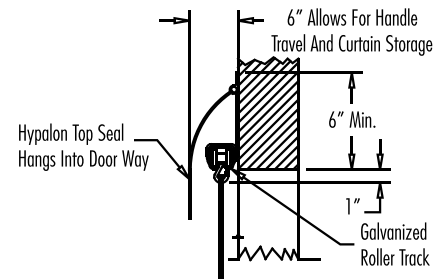

Size

Minimum: 8' w x 8' h (2440 mm x 2440 mm)
Maximum: 20' w x 18' h (6096 mm x 5490 mm)

Temperature range

-20°F to 140°F

Curtain material

- Heavy-duty vinyl coated mesh
- 17 x 11 weave, .025" thread diameter
- Available colors are safety yellow, red, blue and gray
- Optional 10 x 10 weave, .028" thread diameter, black

Curtain reinforcement

Tensile straps are sewn into the top, middle, and bottom of the curtain to limit stretch of screen mesh and increase the strength of the curtain.

Track and trolleys

Galvanized steel track and mounting hardware is standard. Trolleys have 1" steel wheels and are spaced every 12".

Seals

Water resistant Hypalon® seals at the top and bottom. Nose seal further protects opening.

Curtain storage

Protective storage sleeve helps keep curtain out of the way when not in use. Storage sleeve is 6' high and utilizes touch and hold for ease of adjustment.

Safety features

Door opens horizontally. Is a visual barrier at the opening, instead of an open doorway. Door latches in the closed position.

Warranty

Limited 1-year parts and labor. Rite-Hite Doors also offers an exclusive 1-year customer satisfaction money back guarantee.

Standard 5600 Sliding BugShield Screen Door

Detail View DIM "A"

Door Opening Width	DIM "A"
< 10' - 0"	24"
> 10' - 0" to 15' - 0"	30"
> 15' - 0" to 20' - 0"	36"
> 20' - 0" to 25' - 0"	42"

Rite-Hite Corporation

8900 North Arbon Drive Milwaukee, WI 53223 USA (414) 355-2600 (800) 456-0600 FAX: (414) 355-9248
Mailing Address: Rite-Hite Corporation P.O. Box 245020 Milwaukee, WI 53224 USA

www.ritehite.com