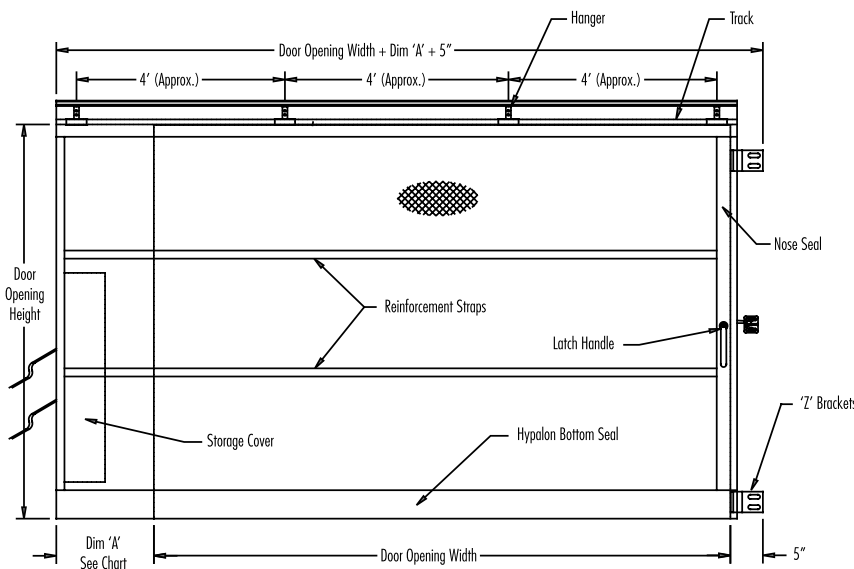

Size

Minimum: 8' w x 8' h (2440 mm x 2440 mm)
Maximum: 20' w x 18' h (6096 mm x 5490 mm)

Temperature range

-20°F to 140°F

Curtain material

- Heavy-duty vinyl coated mesh
- 17 x 11 weave, .025" thread diameter
- Available colors are safety yellow, red, blue and gray
- Optional 10 x 10 weave, .028" thread diameter, black

Curtain reinforcement

Tensile straps are sewn into the top, middle, and bottom of the curtain to limit stretch of screen mesh and increase the strength of the curtain.

Track and trolleys

Galvanized steel track and mounting hardware is standard. Trolleys have 1" steel wheels and are spaced every 12".

Seals

Water resistant Hypalon® seals at the top and bottom. Nose seal further protects opening.

Curtain storage

Protective storage sleeve helps keep curtain out of the way when not in use. Storage sleeve is 6' high and utilizes touch and hold for ease of adjustment.

Safety features

Door opens horizontally. Is a visual barrier at the opening, instead of an open doorway. Door latches in the closed position.

Warranty

Limited 1-year parts and labor. Rite-Hite Doors also offers an exclusive 1-year customer satisfaction money back guarantee.

Standard 5600 Sliding BugShield Screen Door

Detail View DIM "A"

Door Opening Width	DIM "A"
< 10' - 0"	24"
> 10' - 0" to 15' - 0"	30"
> 15' - 0" to 20' - 0"	36"
> 20' - 0" to 25' - 0"	42"

Rite-Hite Corporation

8900 North Arbon Drive Milwaukee, WI 53223 USA (414) 355-2600 (800) 456-0600 FAX: (414) 355-9248
Mailing Address: Rite-Hite Corporation P.O. Box 245020 Milwaukee, WI 53224 USA

www.ritehite.com